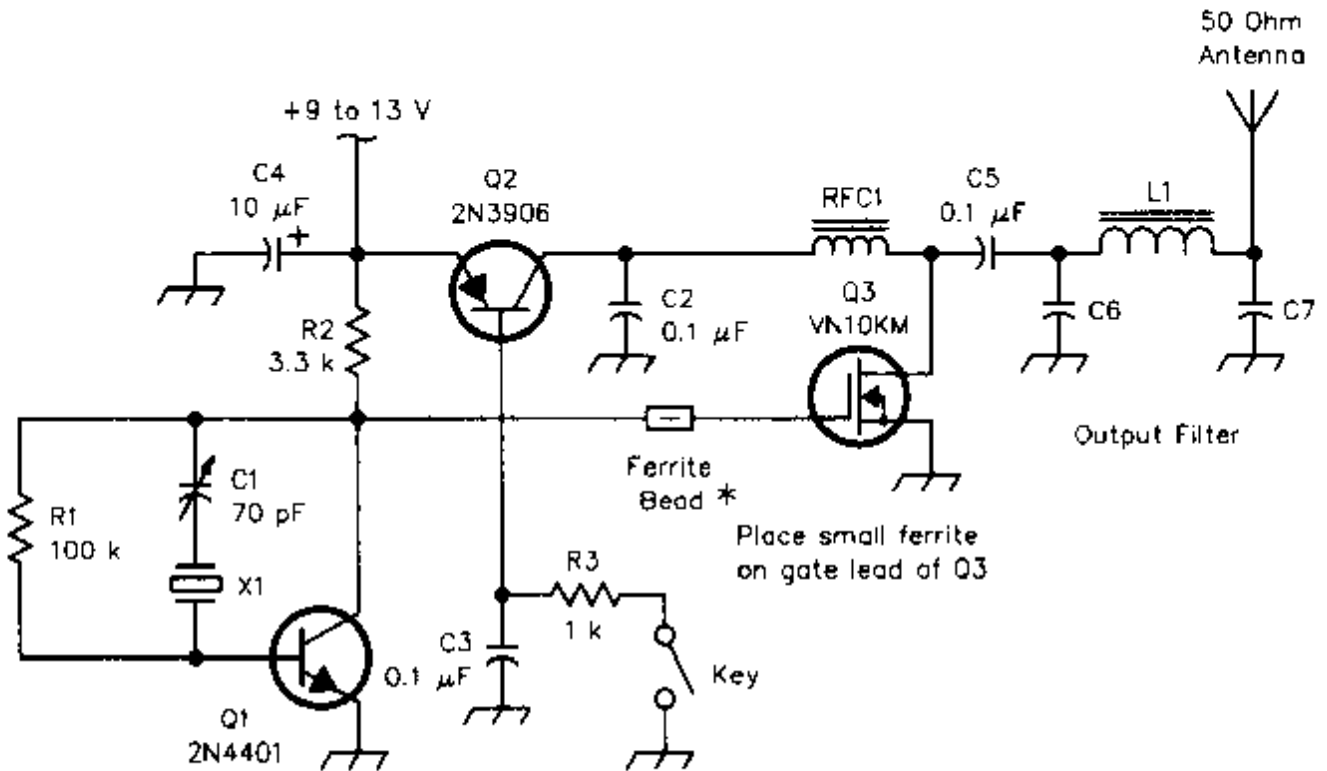

## ONE-WATT CW TRANSMITTER

### C6,C7

820 pF disc ceramic (160 meters)  
 470 pF disc ceramic (80 meters)  
 220 pF disc ceramic (40 meters)  
 150 pF disc ceramic (30 meters)  
 100 pF disc ceramic (20 meters)  
 82 pF disc ceramic (17 meters)

### L1

33 turns, #30, T37-2 (160 meters)  
 23 turns, #30, T37-2 (80 meters)  
 17 turns, #26, T37-2 (40 meters)  
 14 turns, #26, T37-2 (30 meters)  
 12 turns, #26, T37-2 (20 meters)  
 10 turns, #26, T37-2 (17 meters)